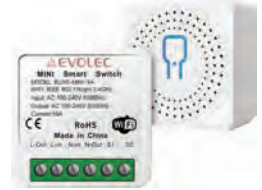

# EVOLEC

WIFI

SMART LIFE

TUYA SMART

**MINI SMART SWITCH ELWS-MINI 16A**

# Mini Smart Switch

### General

The Tuya Mini 16A WiFi Smart Switch is a compact and powerful smart home automation module designed to transform traditional switches and appliances into smart, controllable devices. Its mini body allows for easy installation within most standard mounting boxes.