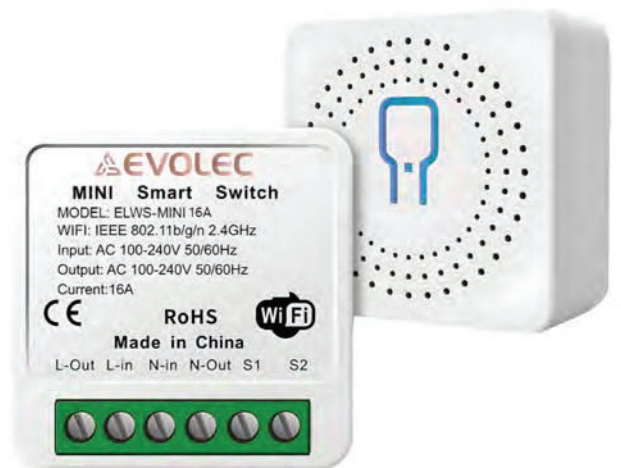

# EVOLEC

WIFI

SMART LIFE

TUYA SMART

**MINI SMART SWITCH ELWS-MINI 16A**

# Mini Smart Switch

## ELWS-MINI 16A

### General

The Tuya Mini 16A WiFi Smart Switch is a compact and powerful smart home automation module designed to transform traditional switches and appliances into smart, controllable devices. Its mini body allows for easy installation within most standard mounting boxes.